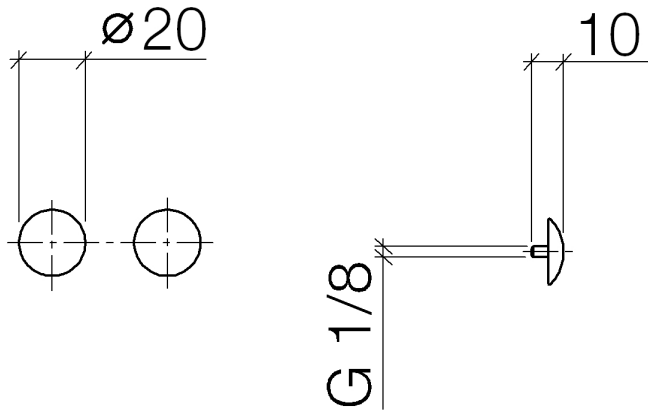

Decorative caps for Perfecto - Brushed Bronze

IMO

12 801 970

• 1 pair

Including retaining screws available under order no.
12 800 970-FF

Fits: IMO, LULU, MADISON, MEM, TARA,
CL.1, LISSÉ, VAIA, META, CYO

	Brushed Bronze	12 801 970-42
	Chrome	12 801 970-00
	Brushed Platinum	12 801 970-06
	Platinum	12 801 970-08
	Durabronze (23kt Gold)	12 801 970-09
	Dark Chrome	12 801 970-19
	Light Gold	12 801 970-26
	Brushed Light Gold	12 801 970-27
	Brushed Durabronze (23kt Gold)	12 801 970-28
	Matte Black	12 801 970-33
	Brushed Champagne (22kt Gold)	12 801 970-46
	Champagne (22kt Gold)	12 801 970-47
	Brushed Chrome	12 801 970-93
	Brushed Dark Platinum	12 801 970-99

12 801 970

12 801 970

Parts for other
finishes can be found
here: Chrome

Spare parts list

No.	Item Number	Name	Quantity used	Delivery time
1	09 30 30 060-42	screw	2	60